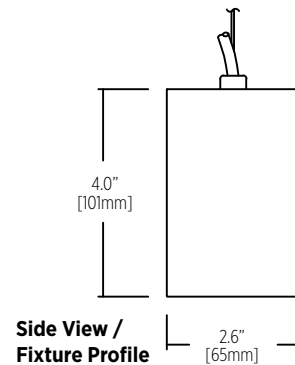

INSTALLATION TYPE

Straight cables with remote driver