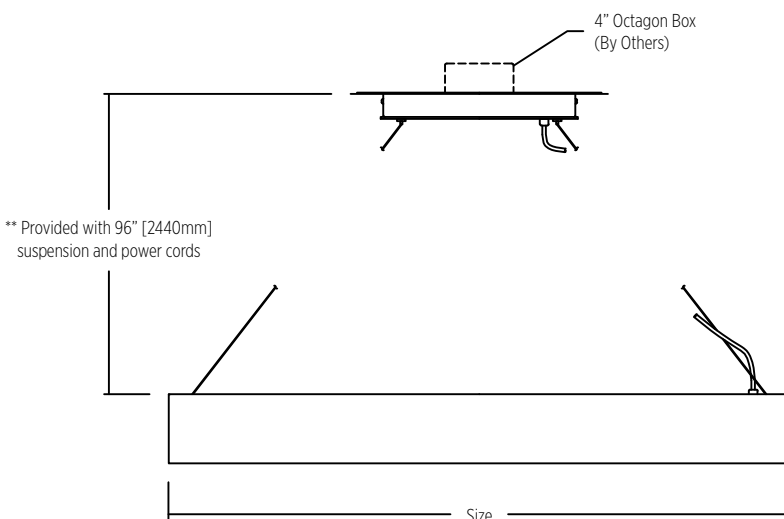

Center canopy with integral driver

**Center canopy
10" [254mm] Diameter**
Fixture mounts directly to
4" octagon box - supplied
and installed by others