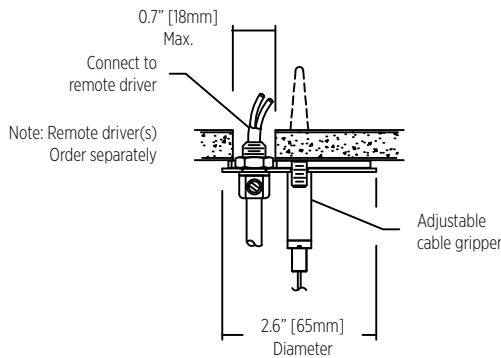

MOP-2A-1 Order Separately