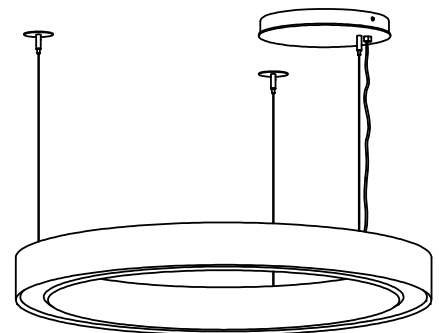

Straight cables with surface mounted canopy with integral driver - Order separately