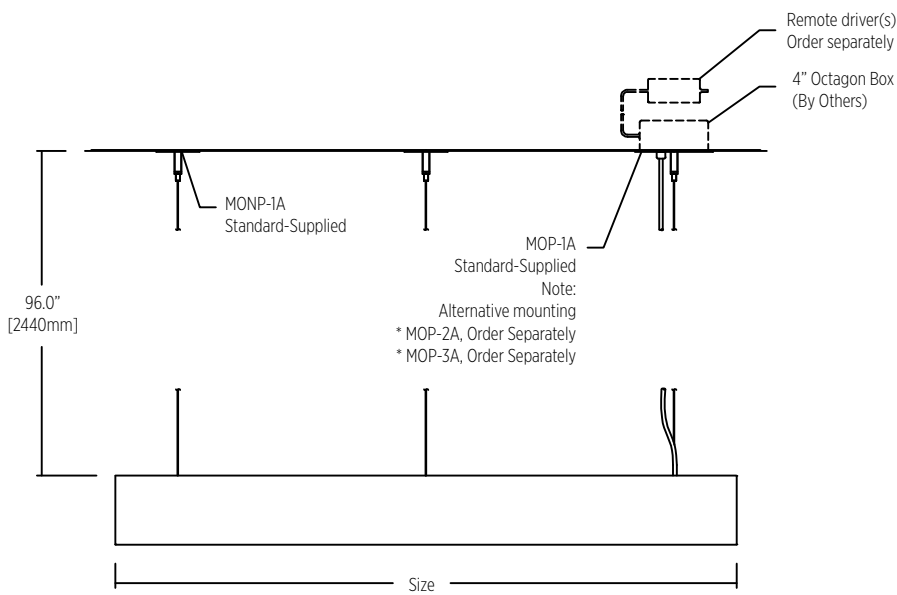

INSTALLATION TYPE

Straight cables with remote driver