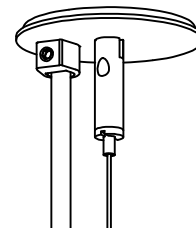

MOP-2A-1 Order Separately

Mounting Option Power 2A-1
Suspension assembly
Installed in drywall or wood ceiling