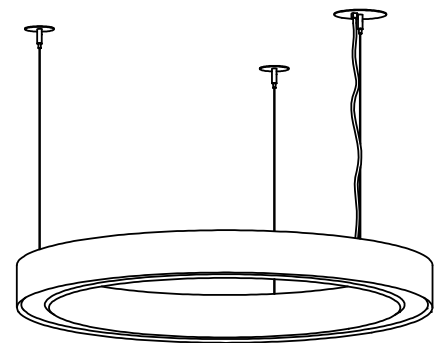

INSTALLATION TYPE

Straight cables with remote driver