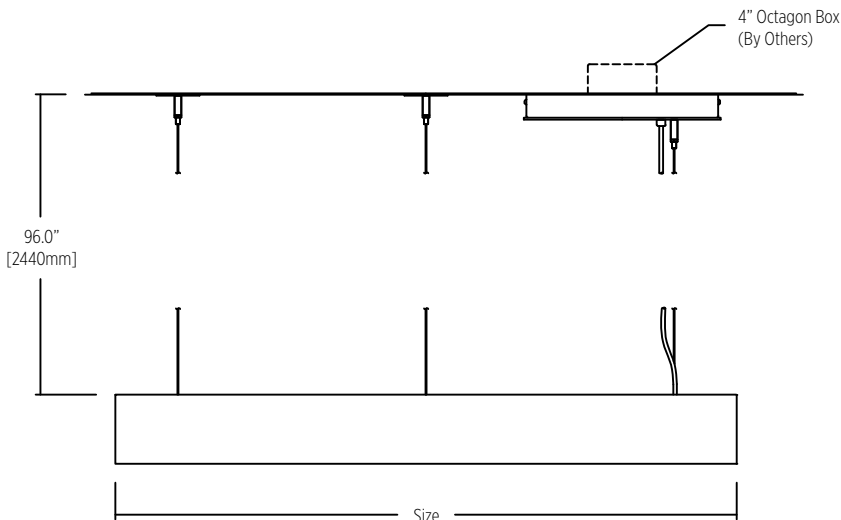

Straight cables with surface mounted canopy with integral driver - Order separately