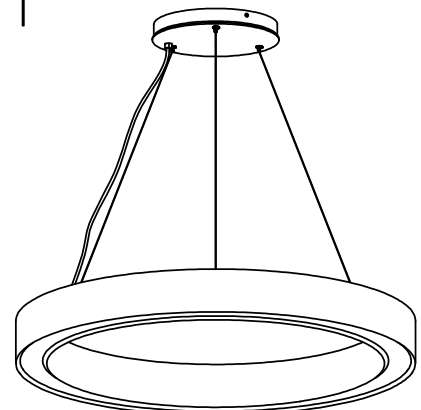

### Center canopy with remote driver

**Center canopy  
5.9" [150mm] Diameter**  
Fixture mounts directly to  
4" octagon box - supplied  
and installed by others

### Center canopy with integral driver

**Center canopy  
10" [254mm] Diameter**  
Fixture mounts directly to  
4" octagon box - supplied  
and installed by others

### Minimum mounting height per fixture size for center canopy options:

Fixture Size (Diameter)	Minimum Mounting Height
24" [647mm]	15" [380mm]
36" [938mm]	20" [510mm]
48" [1,229mm]	30" [760mm]
60" [1,519mm]	40" [1,015mm]
72" [1,808mm]	50" [1,270mm]