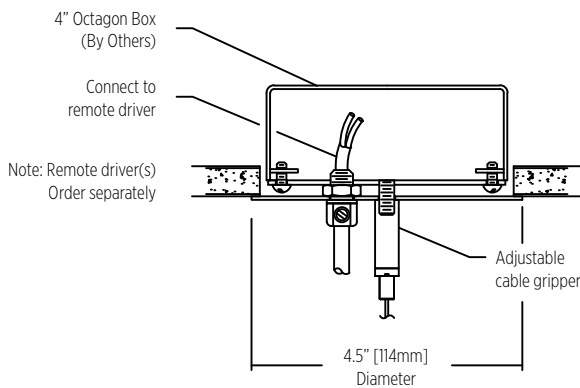

STRAIGHT CABLES MOUNTING OPTION - POWER

MOP-1A Standard - Supplied

Mounting Option Power 1A
Octagon Box (By Others)
Installed in drywall, wood or concrete ceiling