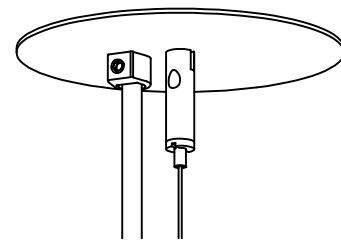

STRAIGHT CABLES MOUNTING OPTION - POWER

MOP-1A Standard - Supplied

Mounting Option Power 1A
Octagon Box (By Others)
Installed in drywall, wood or concrete ceiling