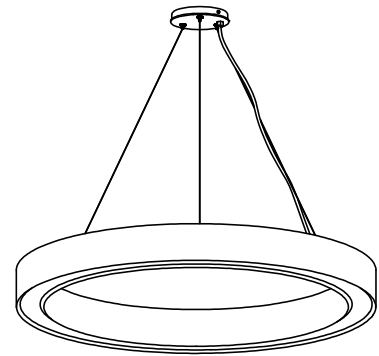

## SPECIFICATION SHEET

Ring 100

### Center canopy with remote driver

**Center canopy  
5.9" [150mm] Diameter**  
Fixture mounts directly to  
4" octagon box - supplied  
and installed by others

### Center canopy with integral driver

**Center canopy  
10" [254mm] Diameter**  
Fixture mounts directly to  
4" octagon box - supplied  
and installed by others