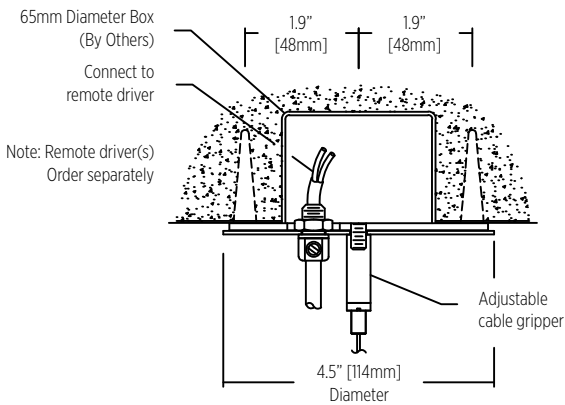

MOP-3A Order Separately

Mounting Option Power 3A
65mm Diameter Box (By Others)
Installed in drywall, wood or concrete ceiling