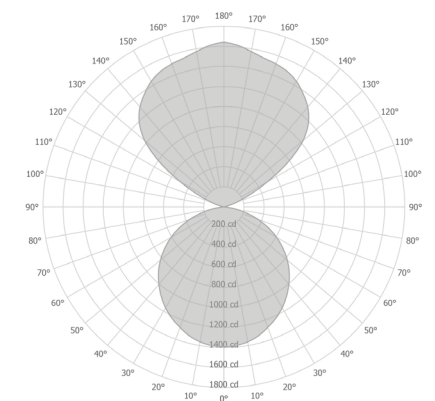

Example fixture number:

1692 – P – 36 – LD – LI – 30 – U – RD – S – X – SW – SA – 19 – SCRd – CS – CC